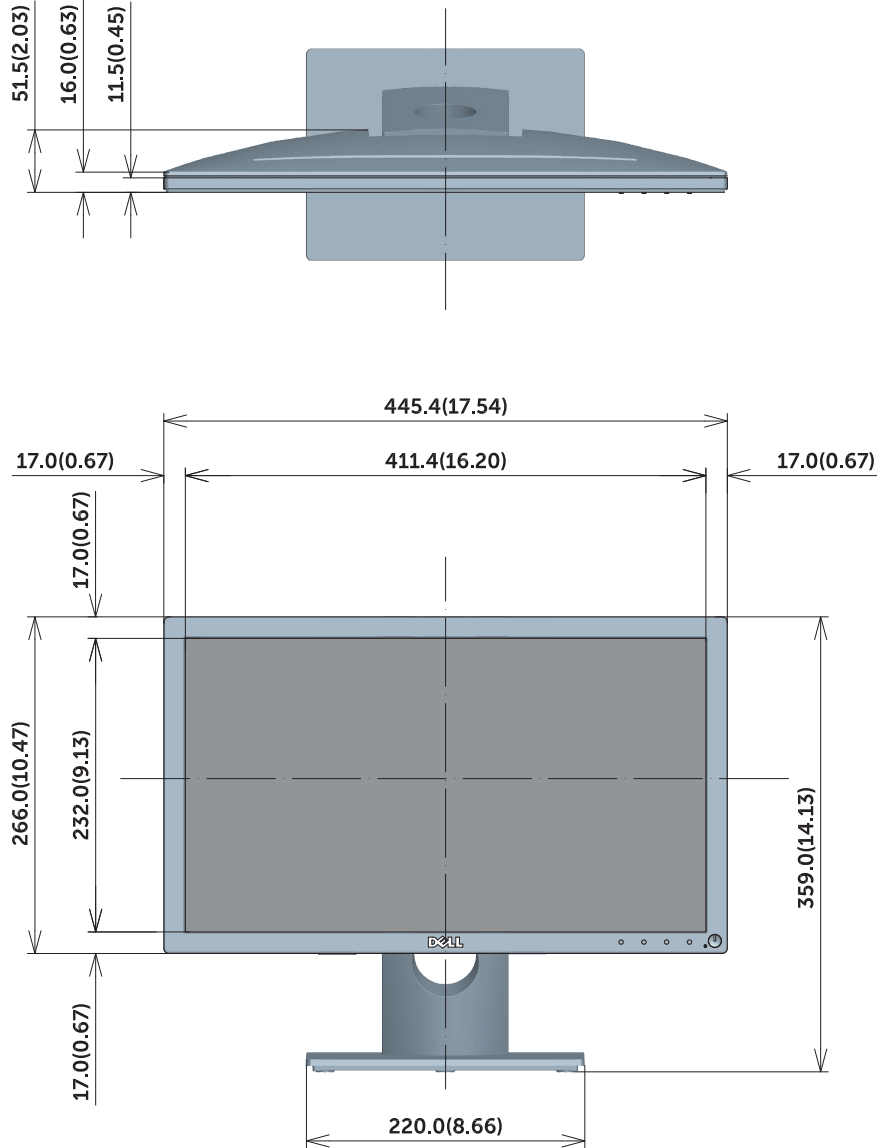

SE1918HV Outline Dimension

Unit : mm(inch)
 Dimension : Nominal
 Drawing : Not to scale

SE2018HV/SE2018HR Outline Dimension

Unit : mm(inch)
Dimension : Nominal
Drawing : Not to scale

SE2218HV Outline Dimension

Unit : mm(inch)
 Dimension : Nominal
 Drawing : Not to scale